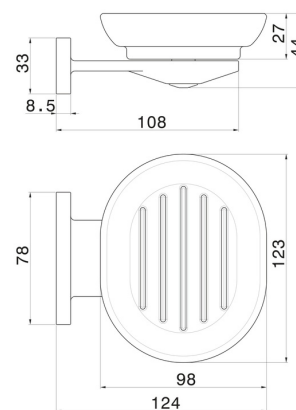

## 67201.M0.070

Wall-mounted soap dish. Black ceramic - finish Titanium Satin

Titanium Satin

### FEATURES

---

Material

**Ceramic**

Installation

**Wall mounted**

### TECHNICAL DRAWING

---

## ROUND ACCESSORIES

**67201.M0.070**

Wall-mounted soap dish. Black ceramic - finish Titanium Satin