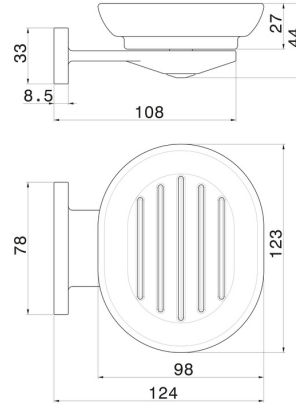

ROUND ACCESSORIES

67201.M0.071

Wall-mounted soap dish. Black ceramic - finish Gold Satin

FEATURES

Material **Ceramic**
Installation **Wall mounted**

TECHNICAL DRAWING

AR Preview
try it in your home

More Details
on our [website](#)

ROUND ACCESSORIES

67201.M0.071

Wall-mounted soap dish. Black ceramic - finish Gold Satin

AVAILABLE FINISHES

M0.071

Gold Satin

01.014

finish Matt White