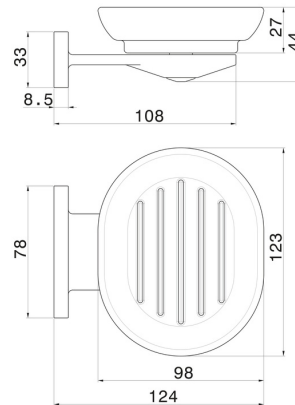

## 67201.M0.072

Wall-mounted soap dish. Black ceramic - finish Copper Satin

### TECHNICAL DRAWING

---

## ROUND ACCESSORIES

**67201.M0.072**

Wall-mounted soap dish. Black ceramic - finish Copper Satin