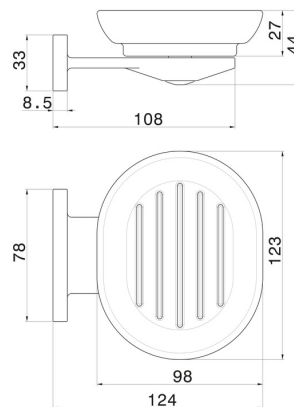

### 67201.M0.075

Wall-mounted soap dish. Black ceramic - finish Copper Glossy

#### TECHNICAL DRAWING

---