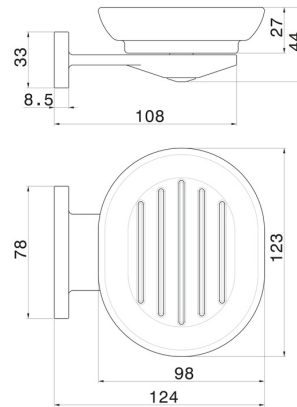

TECHNICAL DRAWING

AR Preview
try it in your home

More Details
on our [website](#)