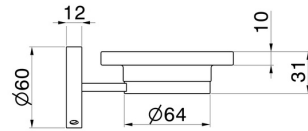

X-STEEL ACCESSORIES

73201X.50.050

Wall-mounted soap dish. Black ceramic - finish Stainless Steel

Stainless Steel

FEATURES

Material
Installation

Resin
Wall mounted

TECHNICAL DRAWING