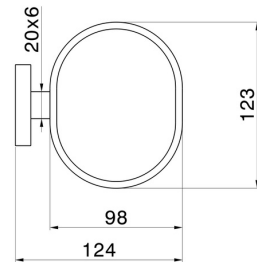

X-STEEL ACCESSORIES

73201X.50.050

Wall-mounted soap dish. Black ceramic - finish Stainless Steel

Stainless Steel

FEATURES

Material
Installation

Resin
Wall mounted

TECHNICAL DRAWING