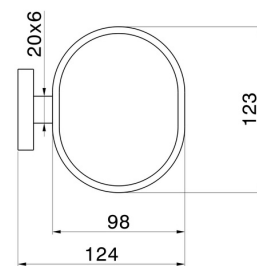

TECHNICAL DRAWING

AR Preview
try it in your home

More Details
on our [website](#)