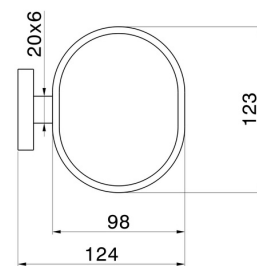

X-STEEL ACCESSORIES

73201X.59.097

Wall-mounted soap dish. Black ceramic - finish PVD Brushed Gold

PVD Brushed Gold

FEATURES

Material
Installation

Resin
Wall mounted

TECHNICAL DRAWING

AR Preview
try it in your home

More Details
on our [website](#)

X-STEEL ACCESSORIES

73201X.59.097

Wall-mounted soap dish. Black ceramic - finish PVD Brushed Gold

AVAILABLE FINISHES

59.097

PVD Brushed Gold