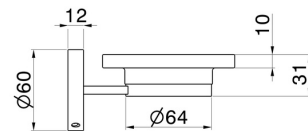

X-STEEL ACCESSORIES

73201X.59.097

Wall-mounted soap dish. Black ceramic - finish PVD Brushed Gold

PVD Brushed Gold

FEATURES

Material
Installation

Resin
Wall mounted

TECHNICAL DRAWING