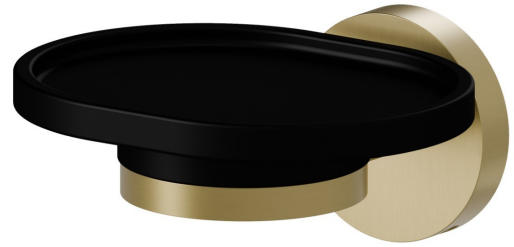

X-STEEL ACCESSORIES

73201X.59.097

Wall-mounted soap dish. Black ceramic - finish PVD Brushed Gold

PVD Brushed Gold

FEATURES

Material
Installation

Resin
Wall mounted

TECHNICAL DRAWING

AR Preview
try it in your home

More Details
on our [website](#)

X-STEEL ACCESSORIES

73201X.59.097

Wall-mounted soap dish. Black ceramic - finish PVD Brushed Gold

AVAILABLE FINISHES

59.097

PVD Brushed Gold

50.050

finish Stainless Steel

59.064

finish PVD Brushed Gun Metal

59.067

finish PVD Brushed Copper Bronze

59.098

finish PVD Brushed Pale Gold