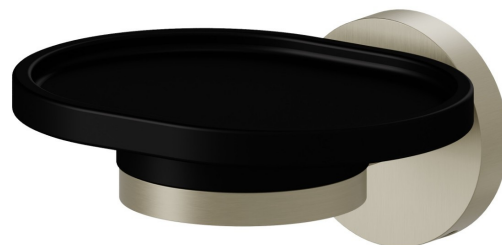

X-STEEL ACCESSORIES

73201X.59.098

Wall-mounted soap dish. Black ceramic - finish PVD Brushed Pale Gold

PVD Brushed Pale Gold

FEATURES

Material
Installation

Resin
Wall mounted

TECHNICAL DRAWING

X-STEEL ACCESSORIES

73201X.59.098

Wall-mounted soap dish. Black ceramic - finish PVD Brushed Pale Gold

AVAILABLE FINISHES

59.098

PVD Brushed Pale Gold

50.050

finish Stainless Steel

59.064

finish PVD Brushed Gun Metal

59.067

finish PVD Brushed Copper Bronze

59.097

finish PVD Brushed Gold