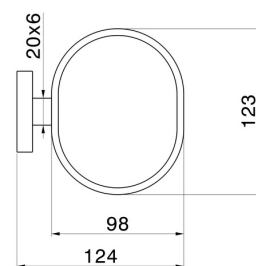

X-STEEL ACCESSORIES

73201X.59.098

Wall-mounted soap dish. Black ceramic - finish PVD Brushed Pale Gold

PVD Brushed Pale Gold

FEATURES

Material
Installation

Resin
Wall mounted

TECHNICAL DRAWING

X-STEEL ACCESSORIES

73201X.59.098

Wall-mounted soap dish. Black ceramic - finish PVD Brushed Pale Gold

AVAILABLE FINISHES

59.098

PVD Brushed Pale Gold

50.050

finish Stainless Steel