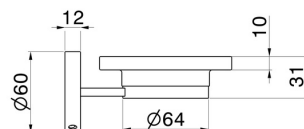

X-STEEL ACCESSORIES

73201X.59.098

Wall-mounted soap dish. Black ceramic - finish PVD Brushed Pale Gold

PVD Brushed Pale Gold

FEATURES

Material
Installation

Resin
Wall mounted

TECHNICAL DRAWING