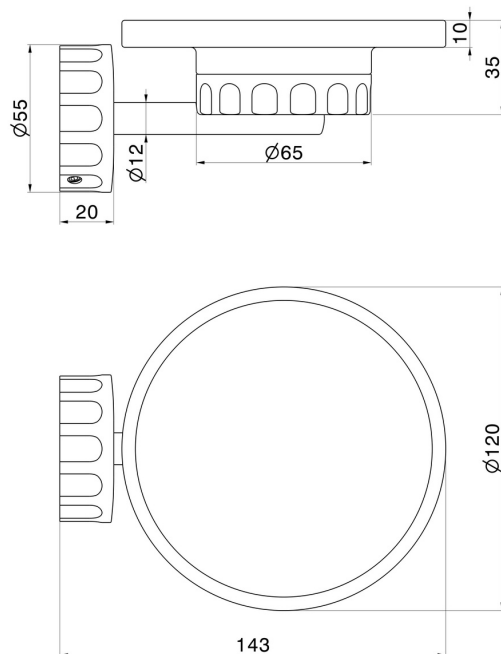

# IONIKA SUPREME ACCESSORIES

73601.01.014

Wall-mounted soap dish. Black marble - finish Matt White

## TECHNICAL DRAWING