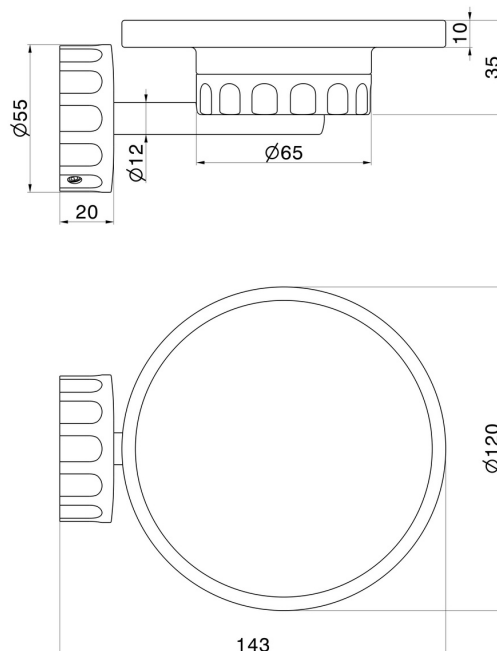

# IONIKA SUPREME ACCESSORIES

73601.01.093

Wall-mounted soap dish. Black marble - finish Matt Black

## TECHNICAL DRAWING