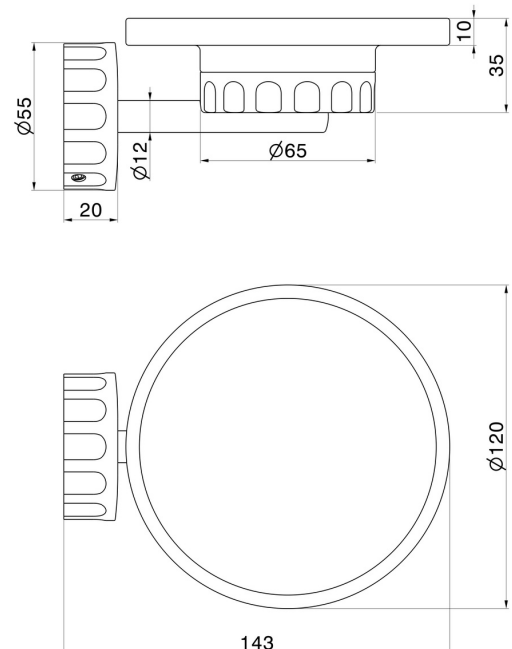

IONIKA SUPREME ACCESSORIES

73601.21.018

Wall-mounted soap dish. Black marble - finish Chrome

Chrome

FEATURES

Material	Marble
Installation	Wall mounted

TECHNICAL DRAWING

IONIKA SUPREME ACCESSORIES

73601.21.018

Wall-mounted soap dish. Black marble - finish Chrome

AVAILABLE FINISHES

21.018

Chrome

01.014

finish Matt White

01.093