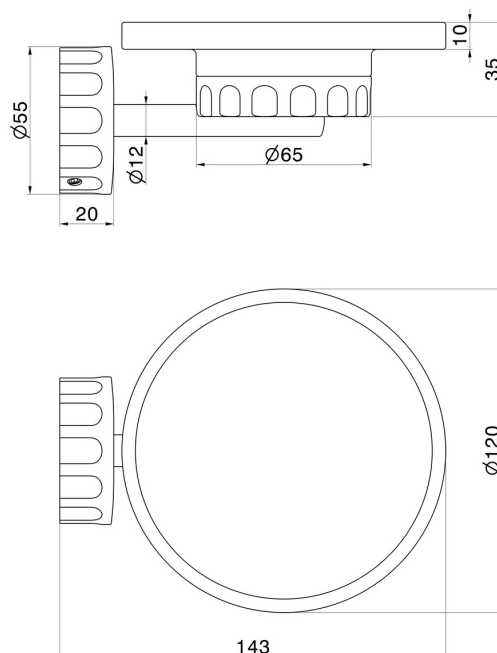

# IONIKA SUPREME ACCESSORIES

73601.59.064

Wall-mounted soap dish. Black marble - finish PVD Brushed  
Gun Metal

PVD Brushed Gun Metal

## TECHNICAL DRAWING