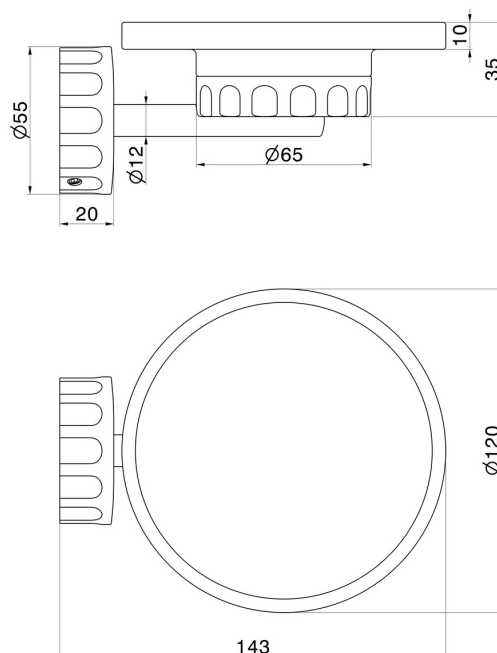

IONIKA SUPREME ACCESSORIES

73601.59.066

Wall-mounted soap dish. Black marble - finish PVD Brushed steel

PVD Brushed steel

FEATURES

Material	Marble
Installation	Wall mounted

TECHNICAL DRAWING

IONIKA SUPREME ACCESSORIES

73601.59.066

Wall-mounted soap dish. Black marble - finish PVD Brushed steel

AVAILABLE FINISHES

59.066

PVD Brushed steel

01.014

finish Matt White

01.093