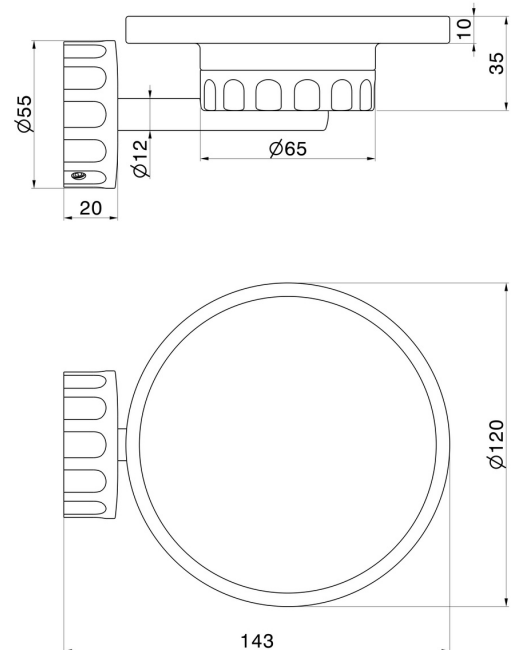

# IONIKA SUPREME ACCESSORIES

73601.59.067

Wall-mounted soap dish. Black marble - finish PVD Brushed  
Copper Bronze

PVD Brushed Copper Bronze

## TECHNICAL DRAWING