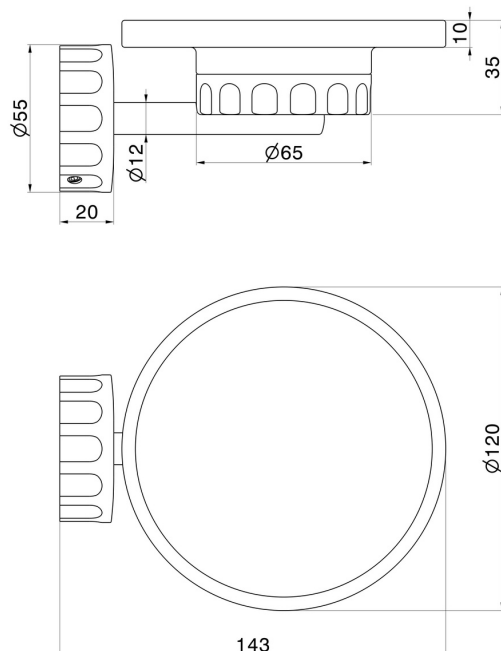

# IONIKA SUPREME ACCESSORIES

73601.59.098

Wall-mounted soap dish. Black marble - finish PVD Brushed  
Pale Gold

PVD Brushed Pale Gold

## TECHNICAL DRAWING