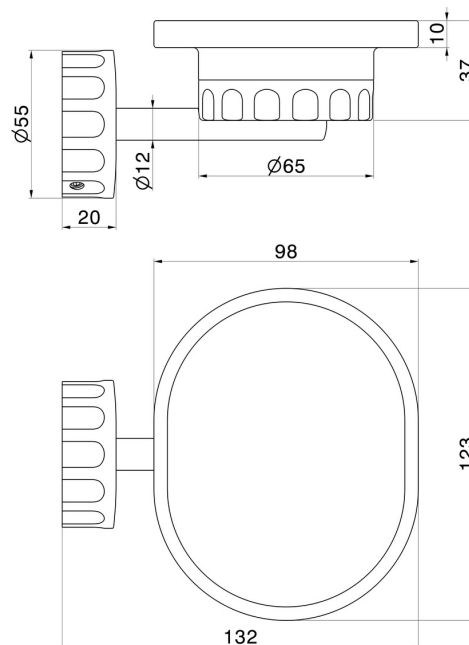

IONIKA ACCESSORIES

73501.01.014

Wall-mounted soap dish. Black resin - finish Matt White

FEATURES

Material
Installation

Resin
Wall mounted

TECHNICAL DRAWING

IONIKA ACCESSORIES

73501.01.014

Wall-mounted soap dish. Black resin - finish Matt White

AVAILABLE FINISHES

01.014

Matt White

01.093

finish Matt Black

21.018