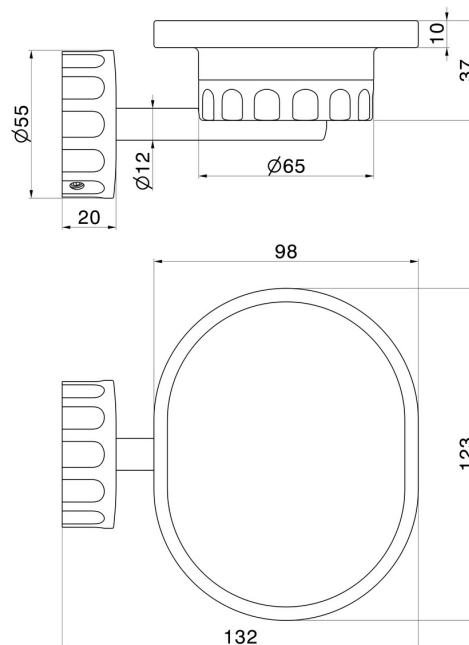

IONIKA ACCESSORIES

73501.01.093

Wall-mounted soap dish. Black resin - finish Matt Black

FEATURES

Material

Resin

Installation

Wall mounted

TECHNICAL DRAWING

IONIKA ACCESSORIES

73501.01.093

Wall-mounted soap dish. Black resin - finish Matt Black

AVAILABLE FINISHES

01.093

Matt Black

01.014