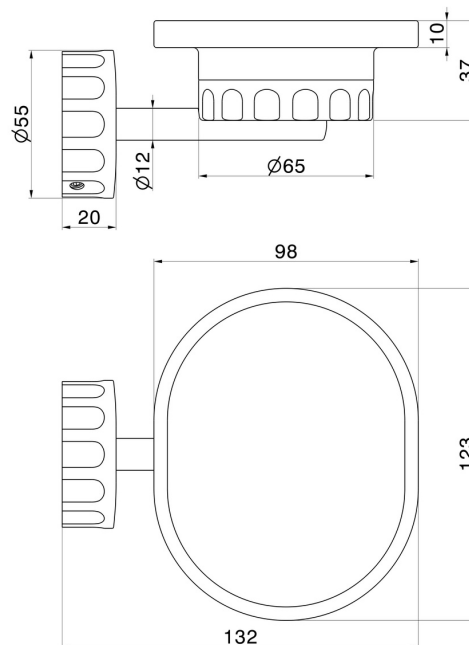

IONIKA ACCESSORIES

73501.21.018

Wall-mounted soap dish. Black resin - finish Chrome

Chrome

FEATURES

Material

Resin

Installation

Wall mounted

TECHNICAL DRAWING

IONIKA ACCESSORIES

73501.21.018

Wall-mounted soap dish. Black resin - finish Chrome

AVAILABLE FINISHES

21.018

Chrome