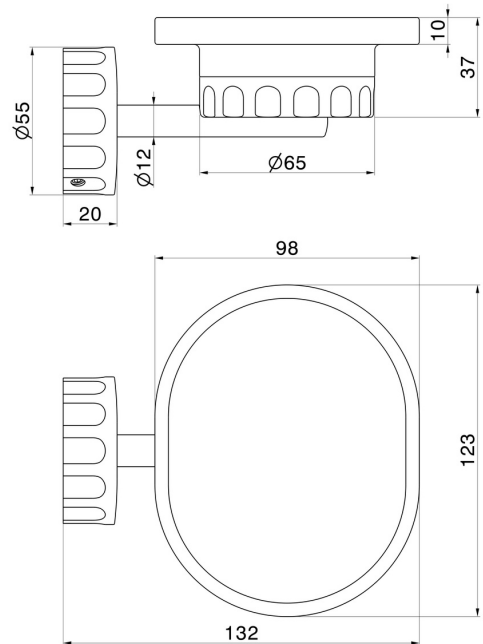

IONIKA ACCESSORIES

73501.59.064

Wall-mounted soap dish. Black resin - finish PVD Brushed Gun Metal

PVD Brushed Gun Metal

FEATURES

Material
Installation

Resin
Wall mounted

TECHNICAL DRAWING

IONIKA ACCESSORIES

73501.59.064

Wall-mounted soap dish. Black resin - finish PVD Brushed Gun Metal

AVAILABLE FINISHES

59.064

PVD Brushed Gun Metal

01.014

finish Matt White