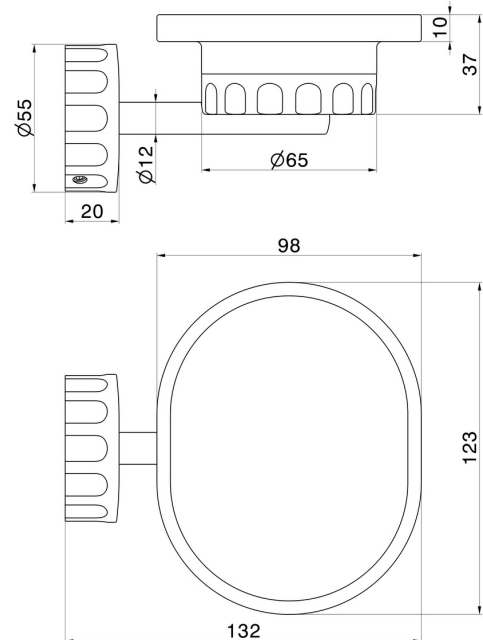

IONIKA ACCESSORIES

73501.59.066

Wall-mounted soap dish. Black resin - finish PVD Brushed steel

PVD Brushed steel

FEATURES

Material

Resin

Installation

Wall mounted

TECHNICAL DRAWING

IONIKA ACCESSORIES

73501.59.066

Wall-mounted soap dish. Black resin - finish PVD Brushed steel

AVAILABLE FINISHES

59.066

PVD Brushed steel