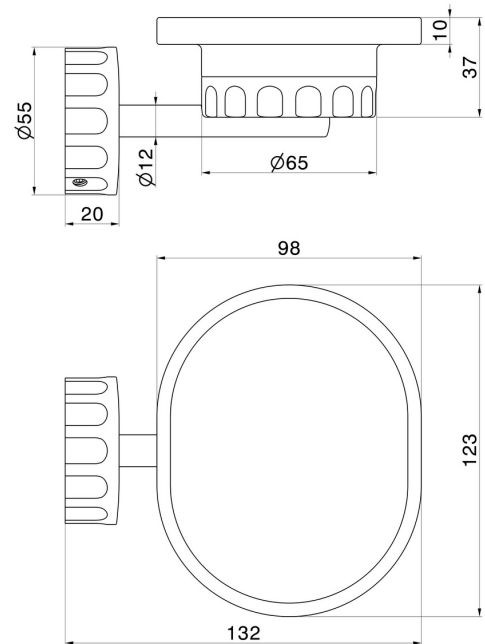

# IONIKA ACCESSORIES

**73501.59.067**

Wall-mounted soap dish. Black resin - finish PVD Brushed Copper Bronze

PVD Brushed Copper Bronze

## FEATURES

Material

**Resin**

Installation

**Wall mounted**

## TECHNICAL DRAWING