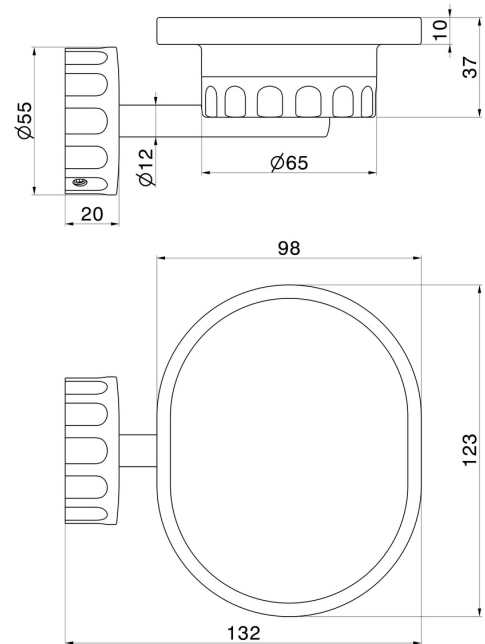

IONIKA ACCESSORIES

73501.59.098

Wall-mounted soap dish. Black resin - finish PVD Brushed Pale Gold

PVD Brushed Pale Gold

FEATURES

Material
Installation

Resin
Wall mounted

TECHNICAL DRAWING

IONIKA ACCESSORIES

73501.59.098

Wall-mounted soap dish. Black resin - finish PVD Brushed Pale Gold

AVAILABLE FINISHES

59.098

PVD Brushed Pale Gold

01.014

finish Matt White