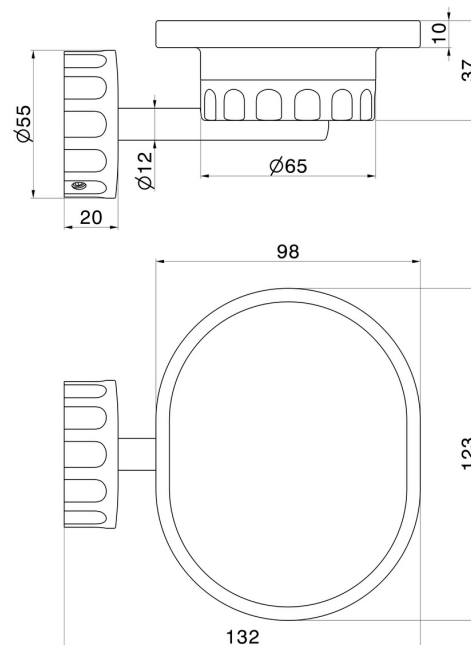

IONIKA ACCESSORIES

73501.61.020

Wall-mounted soap dish. Black resin - finish PVD Glossy Gold

PVD Glossy Gold

FEATURES

Material

Resin

Installation

Wall mounted

TECHNICAL DRAWING

IONIKA ACCESSORIES

73501.61.020

Wall-mounted soap dish. Black resin - finish PVD Glossy Gold

AVAILABLE FINISHES

61.020

PVD Glossy Gold