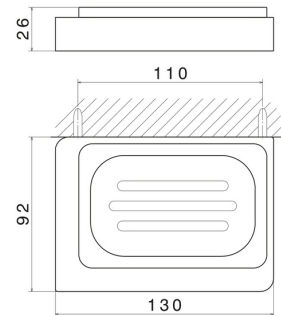

SQUARE ACCESSORIES

62900.01.014

Wall-mounted soap dish. White ceramic - finish Matt White

FEATURES

Material	Ceramic
Installation	Wall mounted

TECHNICAL DRAWING

SQUARE ACCESSORIES

62900.01.014

Wall-mounted soap dish. White ceramic - finish Matt White

AVAILABLE FINISHES

01.014

Matt White

01.093

finish Matt Black

21.018

finish Chrome