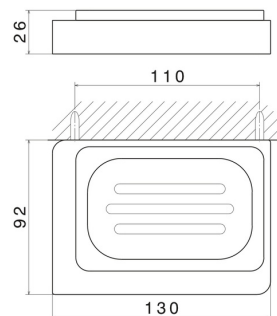

SQUARE ACCESSORIES

62900.21.018

Wall-mounted soap dish. White ceramic - finish Chrome

Chrome

FEATURES

Material

Ceramic

Installation

Wall mounted

TECHNICAL DRAWING

SQUARE ACCESSORIES

62900.21.018

Wall-mounted soap dish. White ceramic - finish Chrome

AVAILABLE FINISHES

21.018

Chrome