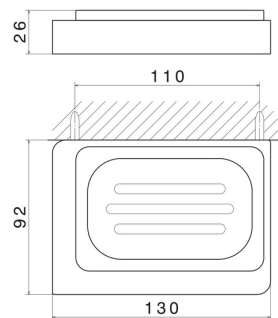

SQUARE ACCESSORIES

62900.47.083

Wall-mounted soap dish. White ceramic - finish Groove Bronze

Groove Bronze

FEATURES

Material
Installation

Ceramic
Wall mounted

TECHNICAL DRAWING

SQUARE ACCESSORIES

62900.47.083

Wall-mounted soap dish. White ceramic - finish Groove Bronze

AVAILABLE FINISHES

47.083

Groove Bronze

01.014

finish Matt White