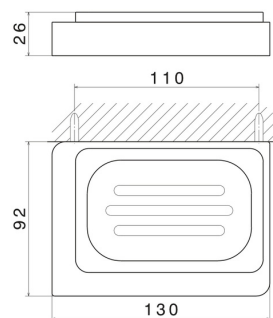

# SQUARE ACCESSORIES

**62900.58.061**

Wall-mounted soap dish. White ceramic - finish PVD Copper Bronze

PVD Copper Bronze

## TECHNICAL DRAWING

---

## SQUARE ACCESSORIES

**62900.58.061**

Wall-mounted soap dish. White ceramic - finish PVD Copper Bronze