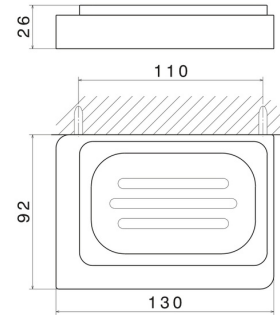

TECHNICAL DRAWING

AR Preview
try it in your home

More Details
on our [website](#)