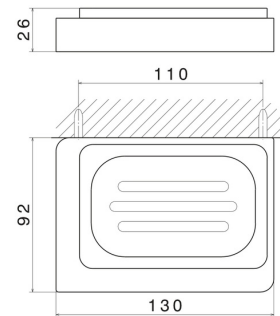

# SQUARE ACCESSORIES

**62900.59.064**

Wall-mounted soap dish. White ceramic - finish PVD Brushed Gun Metal

PVD Brushed Gun Metal

## TECHNICAL DRAWING

---

## SQUARE ACCESSORIES

**62900.59.064**

Wall-mounted soap dish. White ceramic - finish PVD Brushed Gun Metal