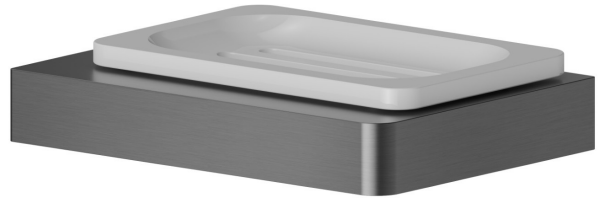

# SQUARE ACCESSORIES

**62900.59.064**

Wall-mounted soap dish. White ceramic - finish PVD Brushed Gun Metal

PVD Brushed Gun Metal

## FEATURES

---

Material	<b>Ceramic</b>
Installation	<b>Wall mounted</b>

## SQUARE ACCESSORIES

**62900.59.064**

Wall-mounted soap dish. White ceramic - finish PVD Brushed Gun Metal