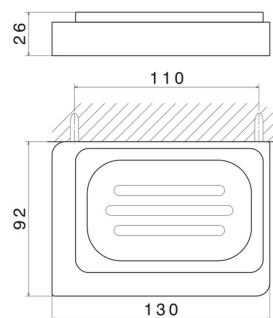

# SQUARE ACCESSORIES

62900.59.066

Wall-mounted soap dish. White ceramic - finish PVD Brushed steel

PVD Brushed steel

## TECHNICAL DRAWING

---

## SQUARE ACCESSORIES

**62900.59.066**

Wall-mounted soap dish. White ceramic - finish PVD Brushed steel