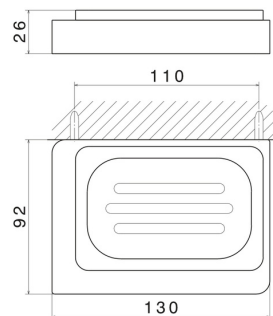

# SQUARE ACCESSORIES

62900.59.067

Wall-mounted soap dish. White ceramic - finish PVD Brushed Copper Bronze

PVD Brushed Copper Bronze

## TECHNICAL DRAWING

---

## SQUARE ACCESSORIES

**62900.59.067**

Wall-mounted soap dish. White ceramic - finish PVD Brushed Copper Bronze