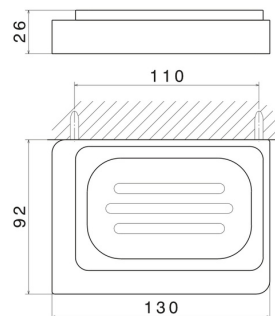

SQUARE ACCESSORIES

62900.59.097

Wall-mounted soap dish. White ceramic - finish PVD Brushed Gold

PVD Brushed Gold

FEATURES

Material	Ceramic
Installation	Wall mounted

TECHNICAL DRAWING

SQUARE ACCESSORIES

62900.59.097

Wall-mounted soap dish. White ceramic - finish PVD Brushed Gold

AVAILABLE FINISHES

59.097

PVD Brushed Gold

01.014

finish Matt White

01.093