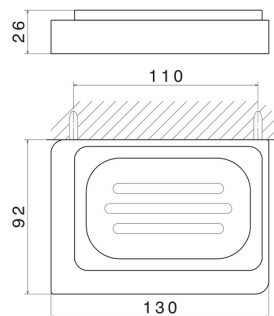

SQUARE ACCESSORIES

62900.61.020

Wall-mounted soap dish. White ceramic - finish PVD Glossy Gold

PVD Glossy Gold

FEATURES

Material	Ceramic
Installation	Wall mounted

TECHNICAL DRAWING

SQUARE ACCESSORIES

62900.61.020

Wall-mounted soap dish. White ceramic - finish PVD Glossy Gold

AVAILABLE FINISHES

61.020

PVD Glossy Gold

01.014

finish Matt White

01.093