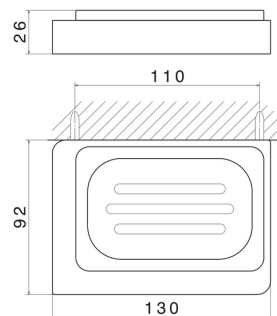

SQUARE ACCESSORIES

62900.M0.071

Wall-mounted soap dish. White ceramic - finish Gold Satin

Gold Satin

FEATURES

Material
Installation

Ceramic
Wall mounted

TECHNICAL DRAWING

SQUARE ACCESSORIES

62900.M0.071

Wall-mounted soap dish. White ceramic - finish Gold Satin

AVAILABLE FINISHES

M0.071

Gold Satin

01.014

finish Matt White