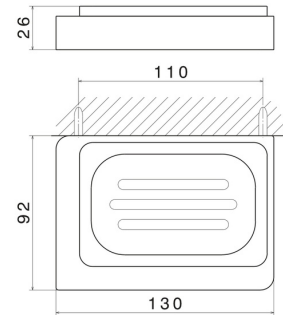

SQUARE ACCESSORIES

62900.M0.075

Wall-mounted soap dish. White ceramic - finish Copper Glossy

FEATURES

Material	Ceramic
Installation	Wall mounted

TECHNICAL DRAWING

SQUARE ACCESSORIES

62900.M0.075

Wall-mounted soap dish. White ceramic - finish Copper Glossy

AVAILABLE FINISHES

M0.075

Copper Glossy

01.014

finish Matt White

01.093

finish Matt Black