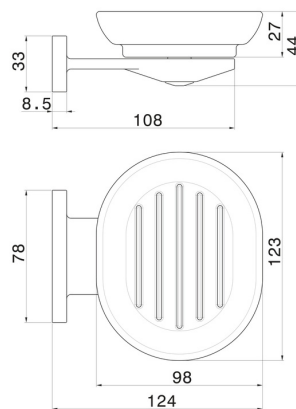

ROUND ACCESSORIES

67200.01.014

Wall-mounted soap dish. White ceramic - finish Matt White

FEATURES

Material	Ceramic
Installation	Wall mounted

TECHNICAL DRAWING

ROUND ACCESSORIES

67200.01.014

Wall-mounted soap dish. White ceramic - finish Matt White

AVAILABLE FINISHES

01.014

Matt White

01.093

finish Matt Black

21.018

finish Chrome