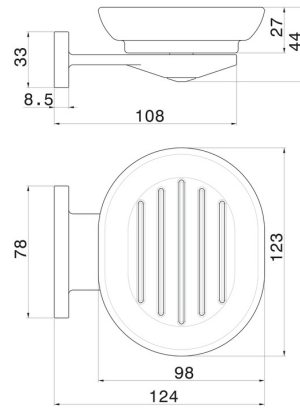

TECHNICAL DRAWING

AR Preview
try it in your home

More Details
on our [website](#)