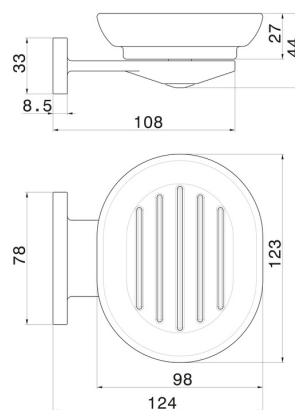

ROUND ACCESSORIES

67200.21.018

Wall-mounted soap dish. White ceramic - finish Chrome

Chrome

FEATURES

| | |
|--------------|---------------------|
| Material | Ceramic |
| Installation | Wall mounted |

TECHNICAL DRAWING

AR Preview
try it in your home

More Details
on our [website](#)

ROUND ACCESSORIES

67200.21.018

Wall-mounted soap dish. White ceramic - finish Chrome

AVAILABLE FINISHES

21.018

Chrome