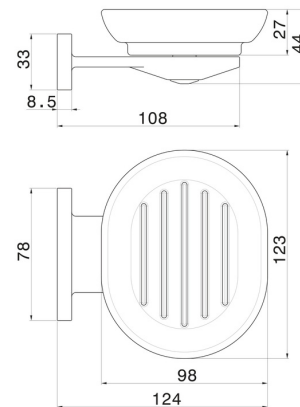

# ROUND ACCESSORIES

**67200.47.083**

Wall-mounted soap dish. White ceramic - finish Groove Bronze

Groove Bronze

## FEATURES

---

Material

**Ceramic**

Installation

**Wall mounted**

## TECHNICAL DRAWING

---

## ROUND ACCESSORIES

**67200.47.083**

Wall-mounted soap dish. White ceramic - finish Groove Bronze