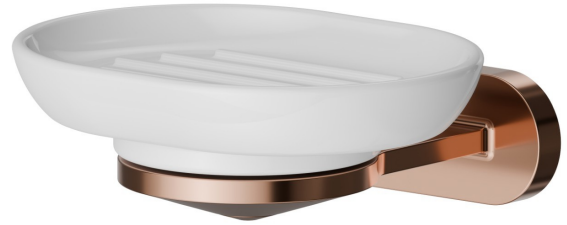

ROUND ACCESSORIES

67200.58.061

Wall-mounted soap dish. White ceramic - finish PVD Copper Bronze

PVD Copper Bronze

FEATURES

Material	Ceramic
Installation	Wall mounted

TECHNICAL DRAWING

AR Preview
try it in your home

More Details
on our [website](#)

ROUND ACCESSORIES

67200.58.061

Wall-mounted soap dish. White ceramic - finish PVD Copper Bronze

AVAILABLE FINISHES

58.061

PVD Copper Bronze

01.014

finish Matt White

01.093

finish Matt Black

21.018

finish Chrome

47.083

finish Groove Bronze

58.063