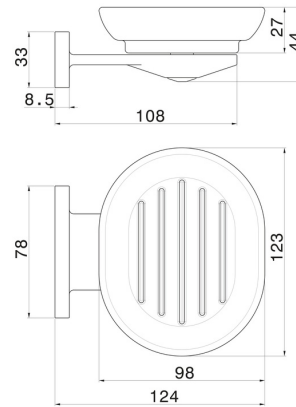

ROUND ACCESSORIES

67200.58.061

Wall-mounted soap dish. White ceramic - finish PVD Copper Bronze

PVD Copper Bronze

FEATURES

Material	Ceramic
Installation	Wall mounted

TECHNICAL DRAWING

AR Preview
try it in your home

More Details
on our [website](#)

ROUND ACCESSORIES

67200.58.061

Wall-mounted soap dish. White ceramic - finish PVD Copper Bronze

AVAILABLE FINISHES

58.061

PVD Copper Bronze

01.014