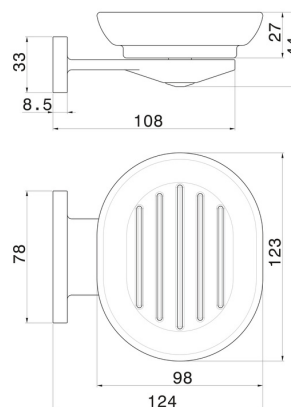

# ROUND ACCESSORIES

**67200.58.063**

Wall-mounted soap dish. White ceramic - finish PVD Gun Metal

PVD Gun Metal

## FEATURES

---

Material	<b>Ceramic</b>
Installation	<b>Wall mounted</b>

## TECHNICAL DRAWING

---

## ROUND ACCESSORIES

**67200.58.063**

Wall-mounted soap dish. White ceramic - finish PVD Gun Metal