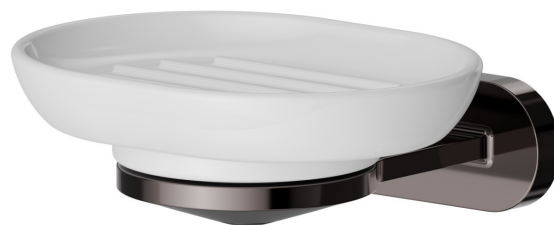

# ROUND ACCESSORIES

**67200.58.063**

Wall-mounted soap dish. White ceramic - finish PVD Gun Metal

PVD Gun Metal

## FEATURES

---

Material	<b>Ceramic</b>
Installation	<b>Wall mounted</b>

## ROUND ACCESSORIES

**67200.58.063**

Wall-mounted soap dish. White ceramic - finish PVD Gun Metal