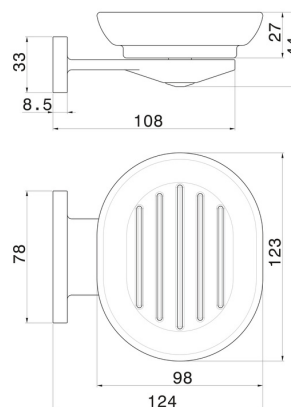

ROUND ACCESSORIES

67200.59.064

Wall-mounted soap dish. White ceramic - finish PVD Brushed Gun Metal

PVD Brushed Gun Metal

FEATURES

Material	Ceramic
Installation	Wall mounted

TECHNICAL DRAWING

ROUND ACCESSORIES

67200.59.064

Wall-mounted soap dish. White ceramic - finish PVD Brushed Gun Metal

AVAILABLE FINISHES

59.064

PVD Brushed Gun Metal

01.014

finish Matt White

01.093