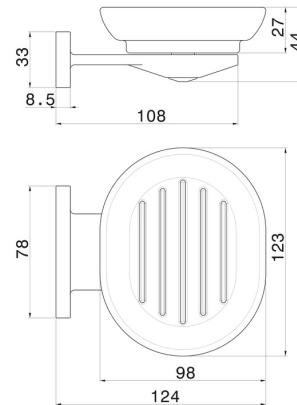

ROUND ACCESSORIES

67200.59.066

Wall-mounted soap dish. White ceramic - finish PVD Brushed steel

PVD Brushed steel

FEATURES

Material	Ceramic
Installation	Wall mounted

TECHNICAL DRAWING

AR Preview
try it in your home

More Details
on our [website](#)

ROUND ACCESSORIES

67200.59.066

Wall-mounted soap dish. White ceramic - finish PVD Brushed steel

AVAILABLE FINISHES

59.066

PVD Brushed steel

01.014