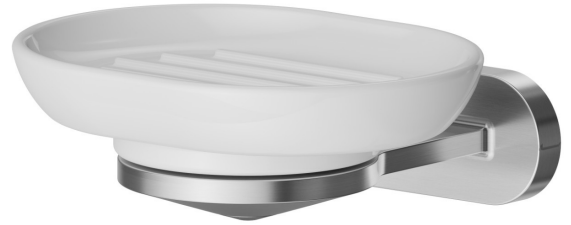

ROUND ACCESSORIES

67200.59.066

Wall-mounted soap dish. White ceramic - finish PVD Brushed steel

PVD Brushed steel

FEATURES

Material	Ceramic
Installation	Wall mounted

TECHNICAL DRAWING

AR Preview
try it in your home

More Details
on our [website](#)

ROUND ACCESSORIES

67200.59.066

Wall-mounted soap dish. White ceramic - finish PVD Brushed steel

AVAILABLE FINISHES

59.066

PVD Brushed steel

01.014

finish Matt White

01.093

finish Matt Black

21.018

finish Chrome

47.083

finish Groove Bronze

58.061