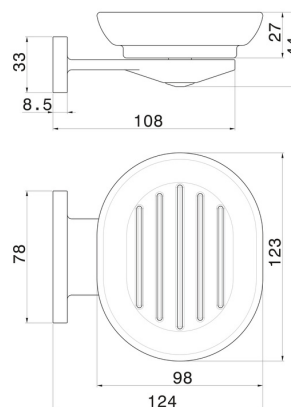

ROUND ACCESSORIES

67200.59.067

Wall-mounted soap dish. White ceramic - finish PVD Brushed Copper Bronze

PVD Brushed Copper Bronze

FEATURES

Material	Ceramic
Installation	Wall mounted

TECHNICAL DRAWING

ROUND ACCESSORIES

67200.59.067

Wall-mounted soap dish. White ceramic - finish PVD Brushed Copper Bronze

AVAILABLE FINISHES

59.067

PVD Brushed Copper Bronze

01.014

finish Matt White

01.093