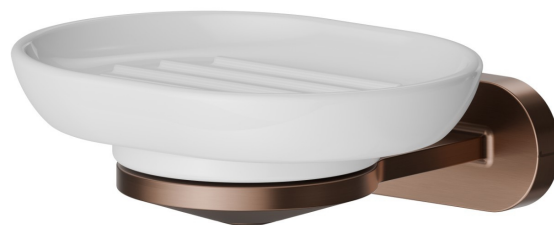

ROUND ACCESSORIES

67200.59.067

Wall-mounted soap dish. White ceramic - finish PVD Brushed Copper Bronze

PVD Brushed Copper Bronze

FEATURES

Material	Ceramic
Installation	Wall mounted

TECHNICAL DRAWING

ROUND ACCESSORIES

67200.59.067

Wall-mounted soap dish. White ceramic - finish PVD Brushed Copper Bronze

AVAILABLE FINISHES

59.067

PVD Brushed Copper Bronze

01.014

finish Matt White

01.093

finish Matt Black

21.018

finish Chrome

47.083

finish Groove Bronze

58.061

finish PVD Copper Bronze

58.063

finish PVD Brushed Pale Gold

61.020

finish PVD Glossy Gold

MO.070

finish Titanium Satin

MO.071

finish Gold Satin

MO.072