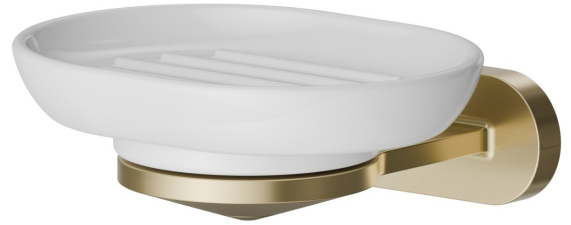

ROUND ACCESSORIES

67200.59.097

Wall-mounted soap dish. White ceramic - finish PVD Brushed Gold

PVD Brushed Gold

FEATURES

Material	Ceramic
Installation	Wall mounted

TECHNICAL DRAWING

AR Preview
try it in your home

More Details
on our [website](#)

ROUND ACCESSORIES

67200.59.097

Wall-mounted soap dish. White ceramic - finish PVD Brushed Gold

AVAILABLE FINISHES

59.097

PVD Brushed Gold

01.014

finish Matt White

01.093

finish Matt Black

21.018

finish Chrome

47.083

finish Groove Bronze

58.061

finish PVD Brushed Copper Bronze

59.098

finish PVD Brushed Pale Gold

61.020

finish PVD Glossy Gold

AR Preview
try it in your home

More Details
on our [website](#)

 **M0.070**
finish Titanium Satin