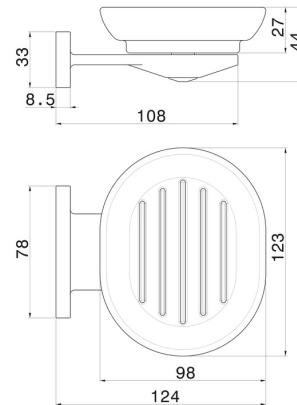

ROUND ACCESSORIES

67200.59.097

Wall-mounted soap dish. White ceramic - finish PVD Brushed Gold

PVD Brushed Gold

FEATURES

Material	Ceramic
Installation	Wall mounted

TECHNICAL DRAWING

AR Preview
try it in your home

More Details
on our [website](#)

ROUND ACCESSORIES

67200.59.097

Wall-mounted soap dish. White ceramic - finish PVD Brushed Gold

AVAILABLE FINISHES

59.097

PVD Brushed Gold

01.014