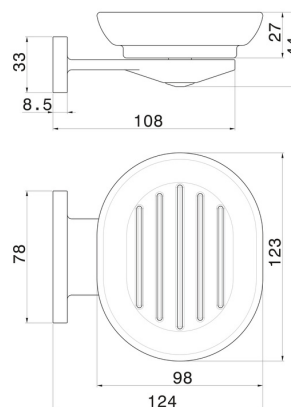

ROUND ACCESSORIES

67200.59.098

Wall-mounted soap dish. White ceramic - finish PVD Brushed Pale Gold

PVD Brushed Pale Gold

FEATURES

Material	Ceramic
Installation	Wall mounted

TECHNICAL DRAWING

ROUND ACCESSORIES

67200.59.098

Wall-mounted soap dish. White ceramic - finish PVD Brushed Pale Gold

AVAILABLE FINISHES

59.098

PVD Brushed Pale Gold

01.014

finish Matt White

01.093