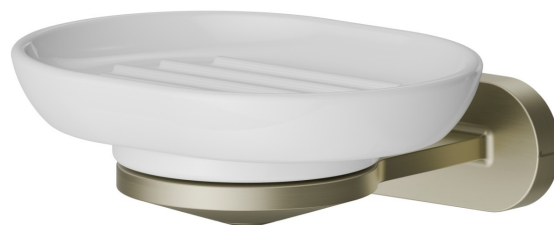

ROUND ACCESSORIES

67200.59.098

Wall-mounted soap dish. White ceramic - finish PVD Brushed Pale Gold

PVD Brushed Pale Gold

FEATURES

Material	Ceramic
Installation	Wall mounted

TECHNICAL DRAWING

ROUND ACCESSORIES

67200.59.098

Wall-mounted soap dish. White ceramic - finish PVD Brushed Pale Gold

AVAILABLE FINISHES

59.098

PVD Brushed Pale Gold

01.014

finish Matt White

01.093

finish Matt Black

21.018

finish Chrome

47.083

finish Groove Bronze

58.061

finish PVD Copper Bronze

58.063