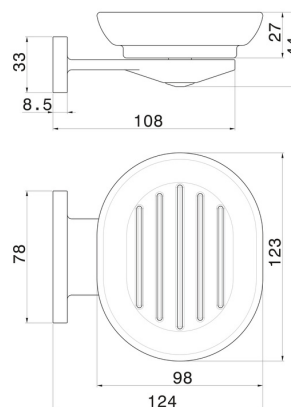

ROUND ACCESSORIES

67200.61.020

Wall-mounted soap dish. White ceramic - finish PVD Glossy Gold

PVD Glossy Gold

FEATURES

Material	Ceramic
Installation	Wall mounted

TECHNICAL DRAWING

ROUND ACCESSORIES

67200.61.020

Wall-mounted soap dish. White ceramic - finish PVD Glossy Gold

AVAILABLE FINISHES

61.020

PVD Glossy Gold

01.014

finish Matt White

01.093