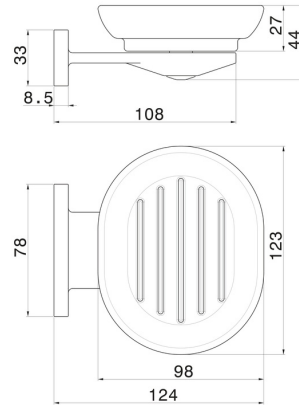

ROUND ACCESSORIES

67200.M0.070

Wall-mounted soap dish. White ceramic - finish Titanium Satin

FEATURES

Material **Ceramic**
Installation **Wall mounted**

TECHNICAL DRAWING

AR Preview
try it in your home

More Details
on our [website](#)

ROUND ACCESSORIES

67200.M0.070

Wall-mounted soap dish. White ceramic - finish Titanium Satin

AVAILABLE FINISHES

M0.070

Titanium Satin

01.014

finish Matt White