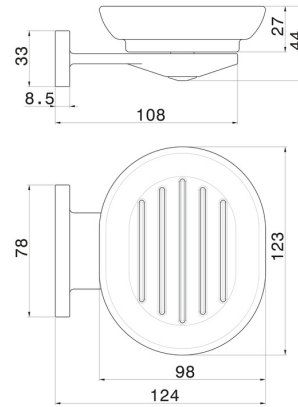

TECHNICAL DRAWING

AR Preview
try it in your home

More Details
on our [website](#)